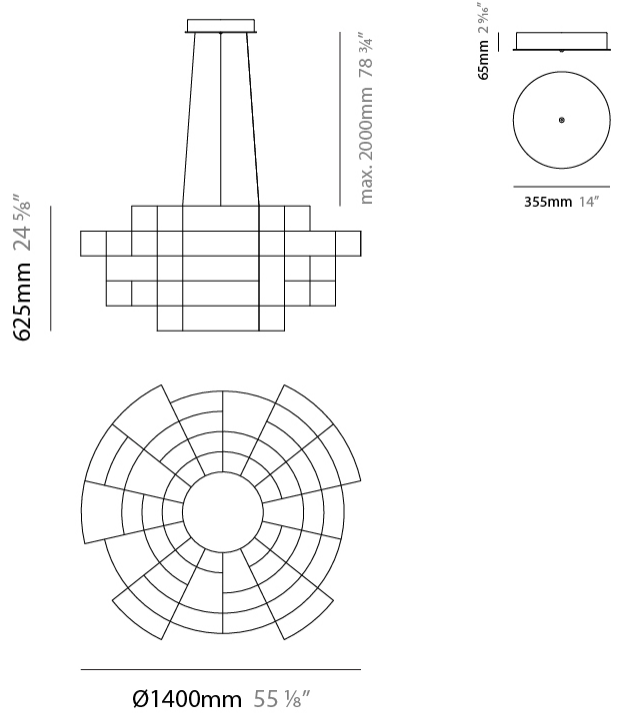

SPECTRE SUSPENSION

D101654-

base number   LED Dimming   Color Temperature   Finish Options

1. To build a product code in our configurator select the specify button on the base model # product page
2. To build a manual product code on this datasheet choose from the options listed below in blue font and add the suffix to the base model #

GENERAL

Series: Spectre
Brand: Quasar
Division: Design
Mounting Type: Suspension
Mounting Location: Ceiling
Subcategory: Ambient

PHYSICAL

Shape: Abstract
Diameter (mm): 1400
Diameter (in): 55 1/8
Height (mm): 625
Height (in): 24 7/16
Max. Overall Height (mm): 2625
Max. Overall Height (in): 103 3/8
Light Distribution: Omnidirectional
Weight (kg): 7
Weight (lbs): 15.43
Fixture Finish: [NIC / BRA / BBR](#)
Fixture Material: Metal
Cable Details: 2000mm Cable
Upon Request: Custom Sizes

ELECTRICAL

Lamp Type: LED
Input Wattage (W): 102.6
Dimming: [Non-Dimming / Phase Dimming (120vac Only)](#)
Driver Included: Yes
Driver Location: Integrated
Driver Type: Constant Voltage - 120/277Vac
Driver Class: Class 2
Input Voltage (V): 120 - 277
Output Voltage (V): 12
Upon Request: (Not included - see components) Integral: 0-10Vdc dimming

LED

Number of LEDs: 171
Color Temperature (°K): [2400 / 2800](#)
Max. Delivered Lumen (lm): 6060 (2800K)
CRI: >90 CRI
Lamp Life (hrs): 50000

OPTICAL

RATINGS AND CERTIFICATIONS

Certified By: Certified for North American Standards
IP rating: IP20